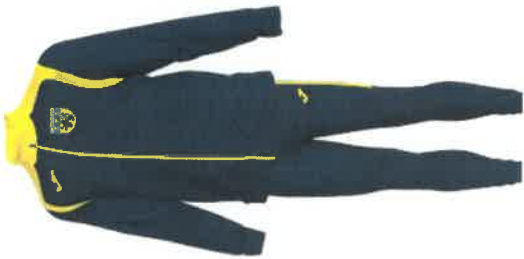

Joma®

by **D.E.M.**

S	M	L	XL	2XL	3XL
5XS	4XS	3XS	2XS	XS	

US CREPY EN VALOIS

Joma®

by **D.E.M.**

S	M	L	XL	2XL	3XL
5XS	4XS	3XS	2XS	XS	

Survêtement champion V

Sweat champion V

Polo champion V

T-shirt estadio

Pant champion

Pantacourt

Parka islandia

Urban bomber

Sweat argos

Coupe vent

Polo winner

Cache cou

Casquette

Veste urban II

Veste cervino